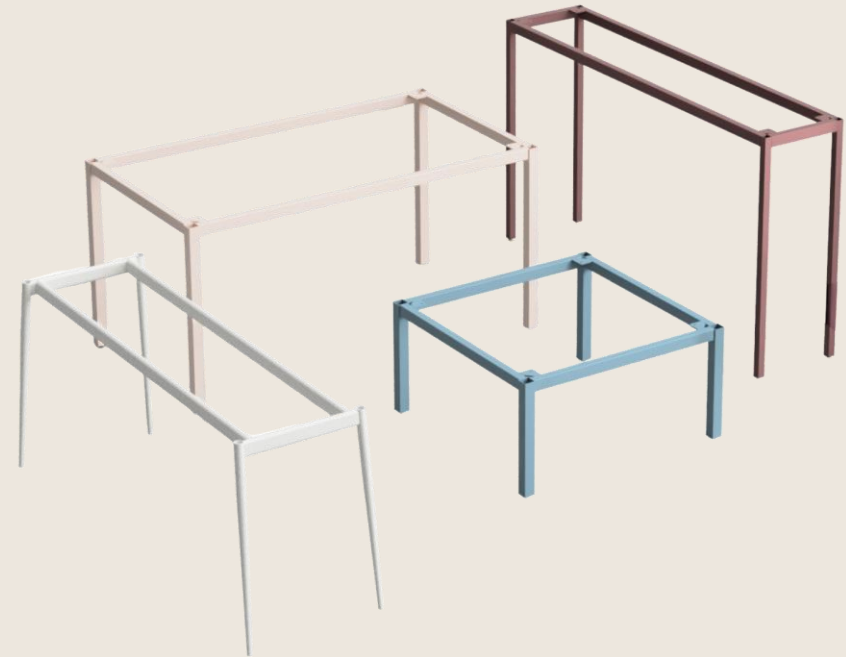

RAL Classic colors

The RAL Classic color range contains 213 color options. The most used gloss level is 75.

With RAL Classic stock colors, the delivery time of the products is 1-3 weeks. If the desired color is not in stock, the delivery time is 4-6 weeks. When the delivery time is critical, check the availability at sales@selka.fi.